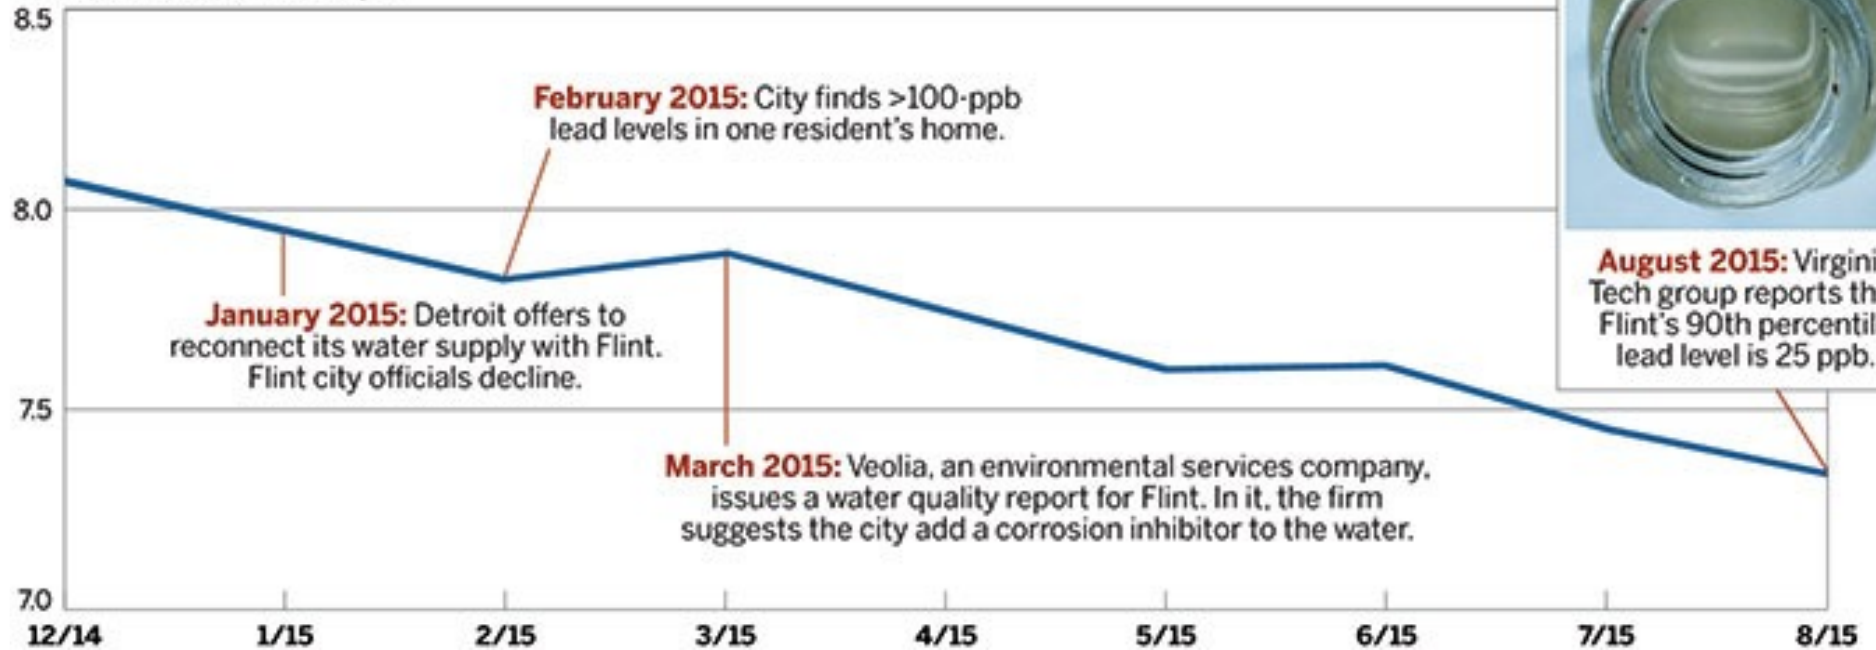

Treated Flint River water pH

# GETTING THE LEAD IN

Tests show toxic lead is leaching into Flint's tap water. Here's how.